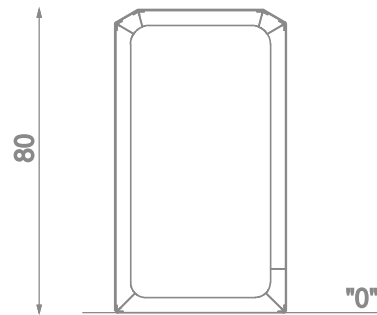

**Information about the product**

Dimensions	45 x 10 cm
Overall height	80 cm
Availability of spare parts	Yes

1:20

Materials

Solid construction made of blacksteel S235JR, powder galvanized and powder coated.